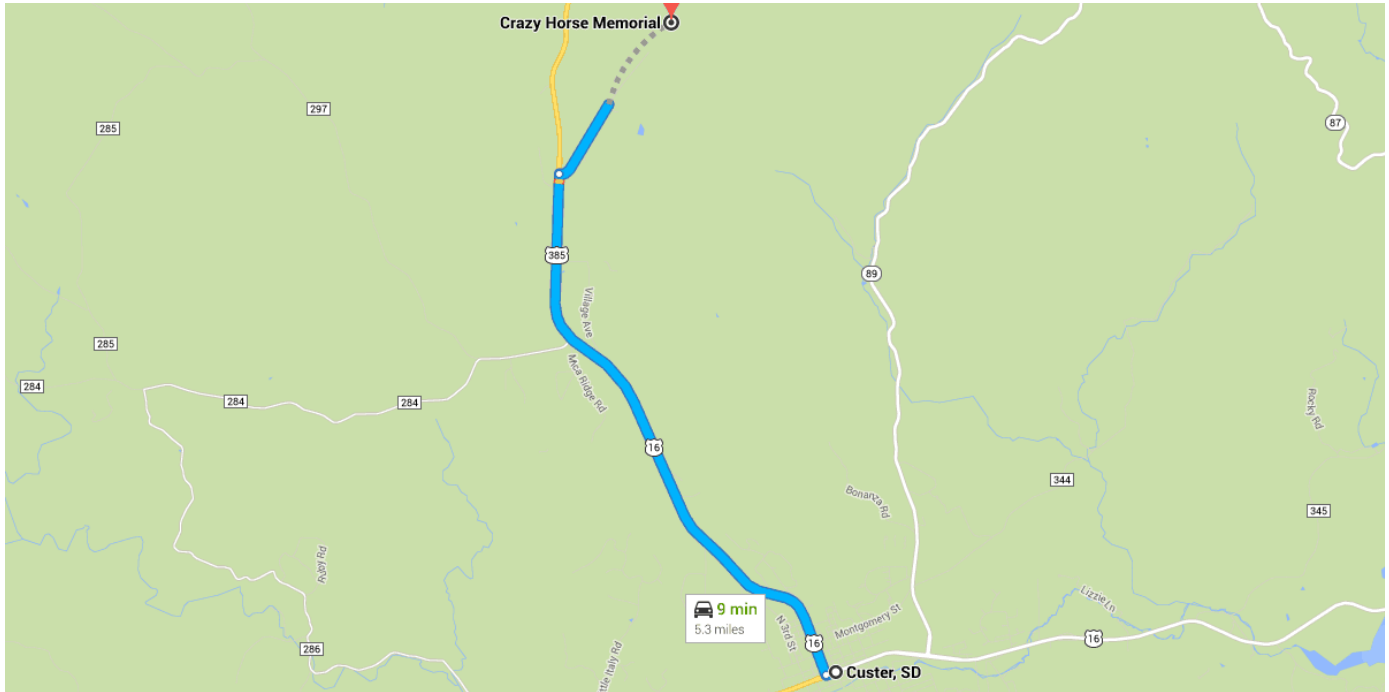

Directions from Custer, SD to Crazy Horse Memorial

○ Custer, SD

-  1. Head west on Custer St/Mt Rushmore Rd toward N 5th St

413 ft
-  2. Turn right at the 1st cross street onto US-16 E/US-385 N/N 5th St
 i Continue to follow US-16 E/US-385 N

4.5 mi
-  3. Turn right onto Ave of the Chiefs
 i Destination will be on the right

0.7 mi

○ Crazy Horse Memorial

12151 Avenue of the Chiefs, Crazy Horse, SD 57730

These directions are for planning purposes only. You may find that construction projects, traffic, weather, or other events may cause conditions to differ from the map results, and you should plan your route accordingly. You must obey all signs or notices regarding your route.