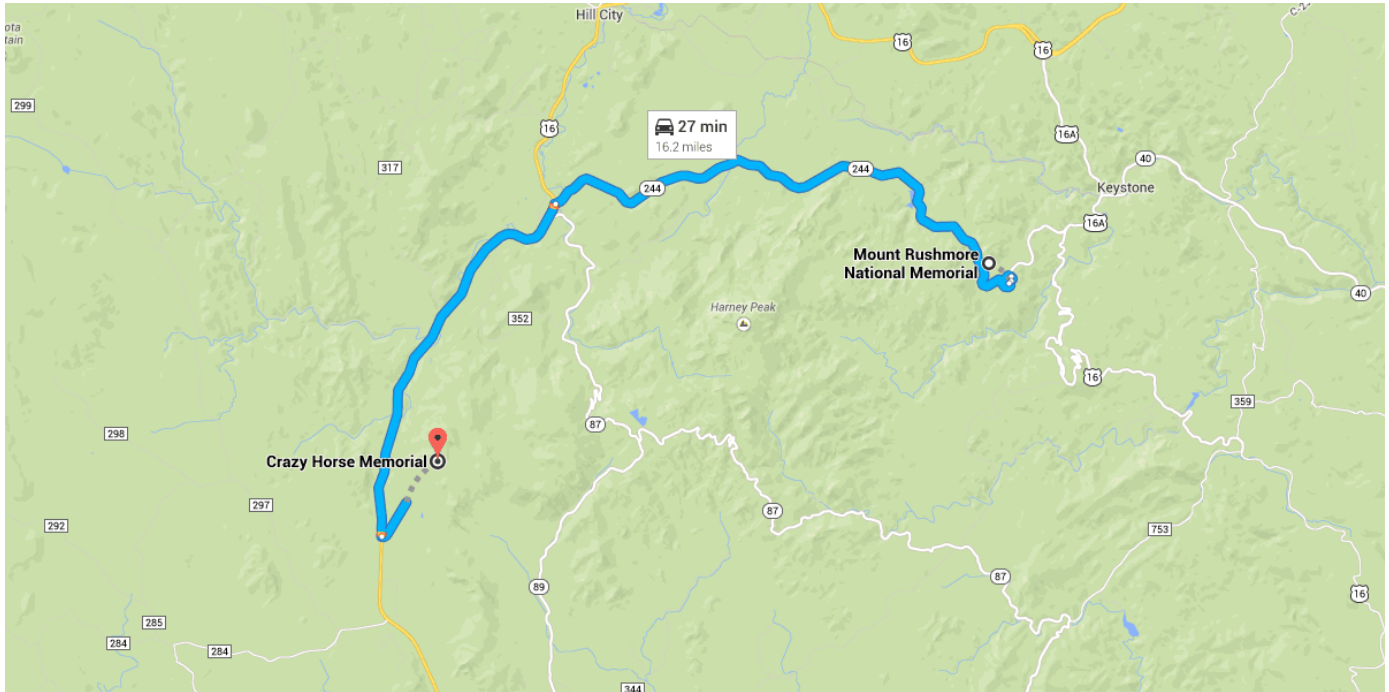

Directions from Mount Rushmore National Memorial to Crazy Horse Memorial

○ Mount Rushmore National Memorial

13000 S Dakota 244, Keystone, SD 57751

- ↑ 1. Head northeast
459 ft
- ↘ 2. Keep right
43 ft
- ↘ 3. Keep right
0.3 mi
- ↘ 4. Sharp right onto SD-244 W
8.9 mi
- ↙ 5. Turn left onto US-16 W/US-385 S
6.2 mi
- ↙ 6. Turn left onto Ave of the Chiefs
Destination will be on the right
0.7 mi

○ Crazy Horse Memorial

12151 Avenue of the Chiefs, Crazy Horse, SD 57730

traffic, weather, or other events may cause conditions to differ from the map results, and you should plan your route accordingly. You must obey all signs or notices regarding your route.