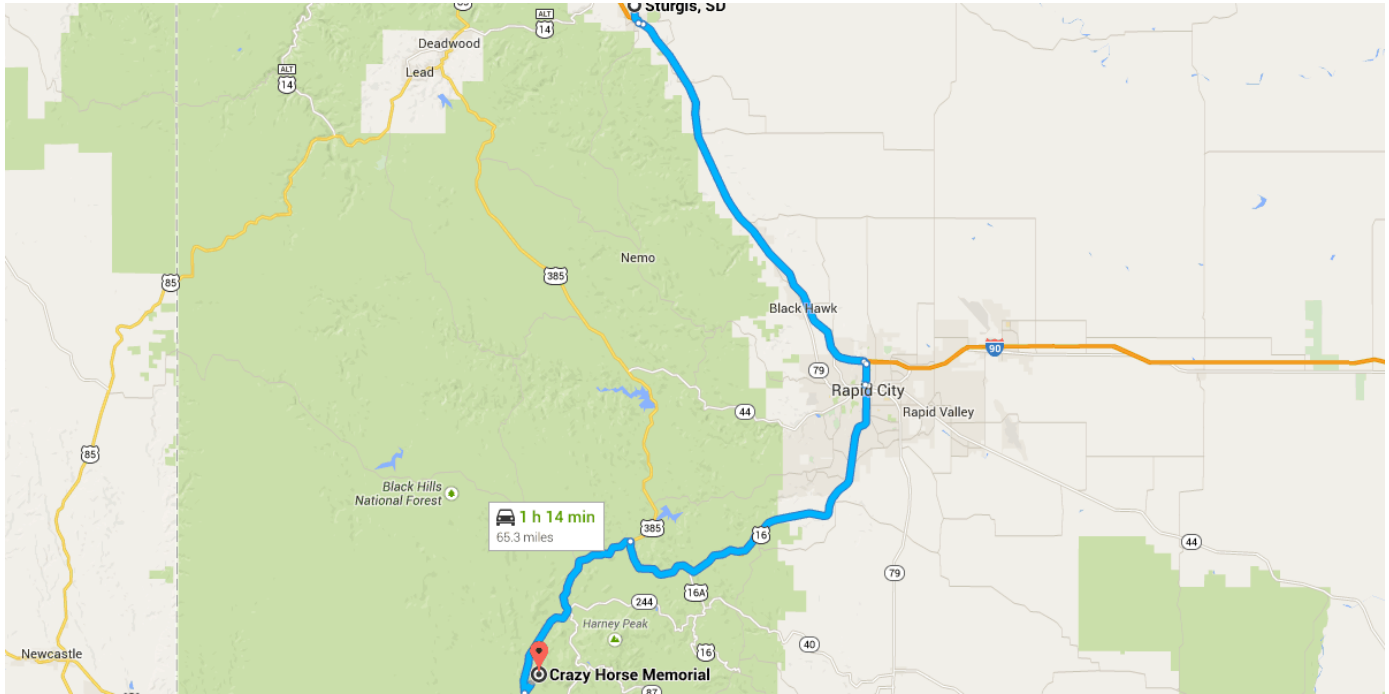

Directions from Sturgis, SD to Crazy Horse Memorial

o Sturgis, SD

Get on I-90 E

- _____ 1.4 mi / 3 min
- ↑ 1. Head south on Junction Ave toward Shepard St
- _____ 1.2 mi
- ↗ 2. Turn left to merge onto I-90 E
- _____ 0.2 mi

Follow I-90 E and US-16 W to Ave of the Chiefs in West Custer

_____ 63.2 mi / 1 h 6 min

3. Merge onto I-90 E
25.0 mi
 4. Take exit 57 for I-190/US-16 W toward Mt Rushmore
0.2 mi
 5. Exit 57 turns slightly right and becomes I-190 S/US-16 W
1.3 mi
 6. Turn left onto Omaha St (signs for South Dakota 44 E)
0.2 mi
 7. Turn right at the 1st cross street onto US-16 W/Mt Rushmore Rd
23.4 mi
Continue to follow US-16 W
 8. Slight left onto US-16 W/US-385 S
13.1 mi
- Turn left onto Ave of the Chiefs
Destination will be on the right
0.7 mi / 4 min

📍 Crazy Horse Memorial

12151 Avenue of the Chiefs, Crazy Horse, SD 57730

These directions are for planning purposes only. You may find that construction projects, traffic, weather, or other events may cause conditions to differ from the map results, and you should plan your route accordingly. You must obey all signs or notices regarding your route.