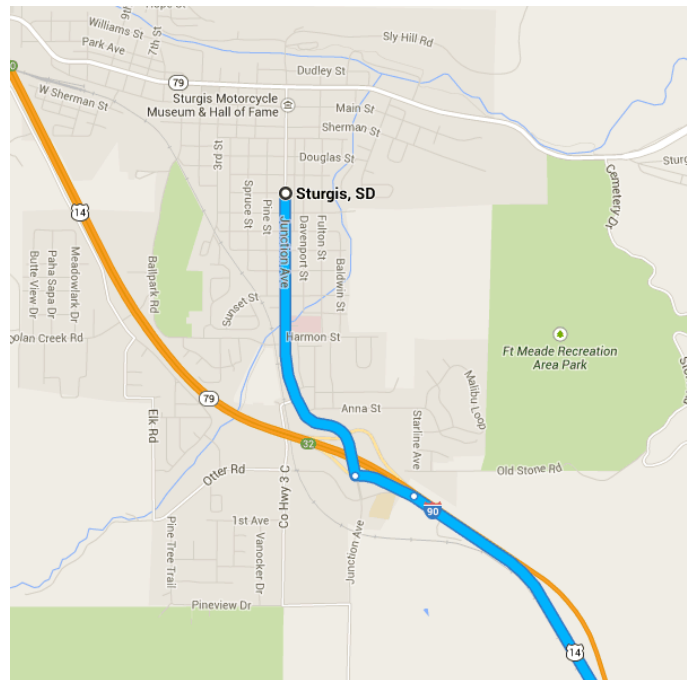

Directions from Sturgis, SD to Crazy Horse Memorial

o Sturgis, SD

Get on I-90 E

- _____ 1.4 mi / 3 min
- ↑ 1. Head south on Junction Ave toward Shepard St
- _____ 1.2 mi
- ↗ 2. Turn left to merge onto I-90 E
- _____ 0.2 mi

Follow I-90 E and US-16 W to Ave of the Chiefs in West Custer

_____ 63.2 mi / 1 h 6 min

3. Merge onto I-90 E
25.0 mi
 4. Take exit 57 for I-190/US-16 W toward Mt Rushmore
0.2 mi
 5. Exit 57 turns slightly right and becomes I-190 S/US-16 W
1.3 mi
 6. Turn left onto Omaha St (signs for South Dakota 44 E)
0.2 mi
 7. Turn right at the 1st cross street onto US-16 W/Mt Rushmore Rd
23.4 mi
Continue to follow US-16 W
 8. Slight left onto US-16 W/US-385 S
13.1 mi
- Turn left onto Ave of the Chiefs
Destination will be on the right
0.7 mi / 4 min

📍 Crazy Horse Memorial

12151 Avenue of the Chiefs, Crazy Horse, SD 57730

These directions are for planning purposes only. You may find that construction projects, traffic, weather, or other events may cause conditions to differ from the map results, and you should plan your route accordingly. You must obey all signs or notices regarding your route.