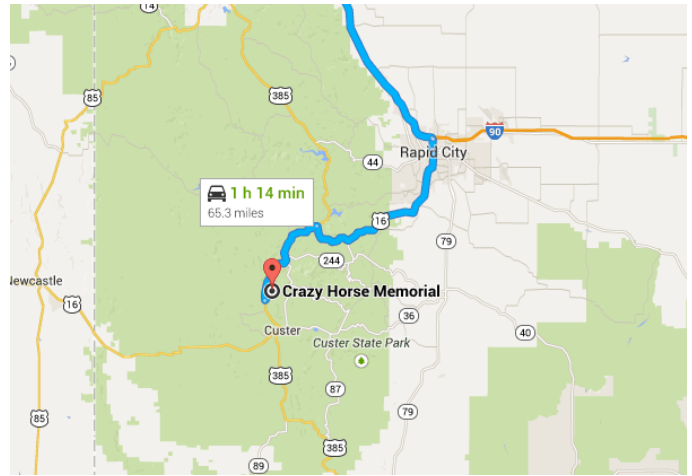

Directions from Sturgis, SD to Crazy Horse Memorial

o Sturgis, SD

Get on I-90 E

- _____ 1.4 mi / 3 min
- ↑ 1. Head south on Junction Ave toward Shepard St
- _____ 1.2 mi
- ↗ 2. Turn left to merge onto I-90 E
- _____ 0.2 mi

Follow I-90 E and US-16 W to Ave of the Chiefs in West Custer

_____ 63.2 mi / 1 h 6 min

3. Merge onto I-90 E
25.0 mi
 4. Take exit 57 for I-190/US-16 W toward Mt Rushmore
0.2 mi
 5. Exit 57 turns slightly right and becomes I-190 S/US-16 W
1.3 mi
 6. Turn left onto Omaha St (signs for South Dakota 44 E)
0.2 mi
 7. Turn right at the 1st cross street onto US-16 W/Mt Rushmore Rd
23.4 mi
Continue to follow US-16 W
 8. Slight left onto US-16 W/US-385 S
13.1 mi
- Turn left onto Ave of the Chiefs
Destination will be on the right
0.7 mi / 4 min

📍 Crazy Horse Memorial

12151 Avenue of the Chiefs, Crazy Horse, SD 57730

These directions are for planning purposes only. You may find that construction projects, traffic, weather, or other events may cause conditions to differ from the map results, and you should plan your route accordingly. You must obey all signs or notices regarding your route.