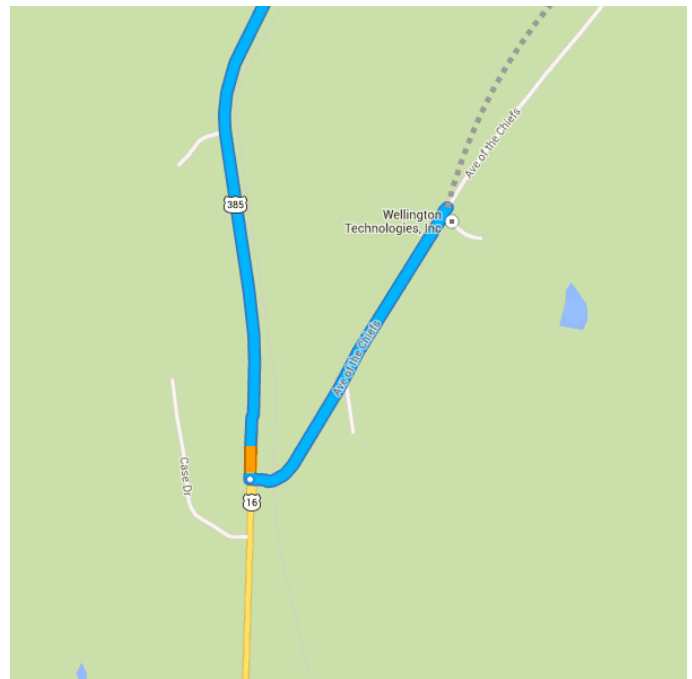

Directions from Sturgis, SD to Crazy Horse Memorial

o Sturgis, SD

Get on I-90 E

- _____ 1.4 mi / 3 min
- ↑ 1. Head south on Junction Ave toward Shepard St
- _____ 1.2 mi
- ↗ 2. Turn left to merge onto I-90 E
- _____ 0.2 mi

Follow I-90 E and US-16 W to Ave of the Chiefs in West Custer

_____ 63.2 mi / 1 h 6 min

3. Merge onto I-90 E
25.0 mi
 4. Take exit 57 for I-190/US-16 W toward Mt Rushmore
0.2 mi
 5. Exit 57 turns slightly right and becomes I-190 S/US-16 W
1.3 mi
 6. Turn left onto Omaha St (signs for South Dakota 44 E)
0.2 mi
 7. Turn right at the 1st cross street onto US-16 W/Mt Rushmore Rd
23.4 mi
Continue to follow US-16 W
 8. Slight left onto US-16 W/US-385 S
13.1 mi
- Turn left onto Ave of the Chiefs
Destination will be on the right
0.7 mi / 4 min

📍 Crazy Horse Memorial

12151 Avenue of the Chiefs, Crazy Horse, SD 57730

These directions are for planning purposes only. You may find that construction projects, traffic, weather, or other events may cause conditions to differ from the map results, and you should plan your route accordingly. You must obey all signs or notices regarding your route.